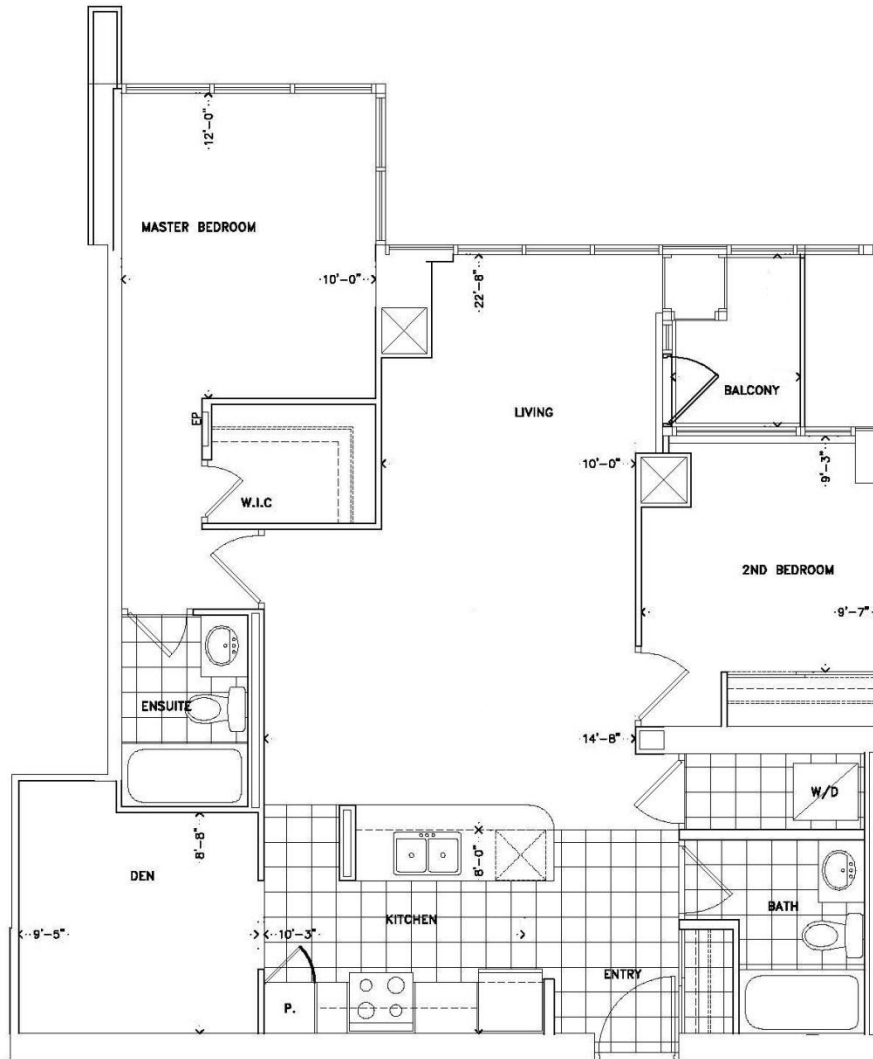

24

2 BEDROOM + DEN 1045 SQ FT BALCONY 31 SQ FT

TOTAL **1,076** SQ FT

All dimensions, areas and drawings are approximate. Sizes and specifications are subject to change without notice. All instructed floor area. E&O.E